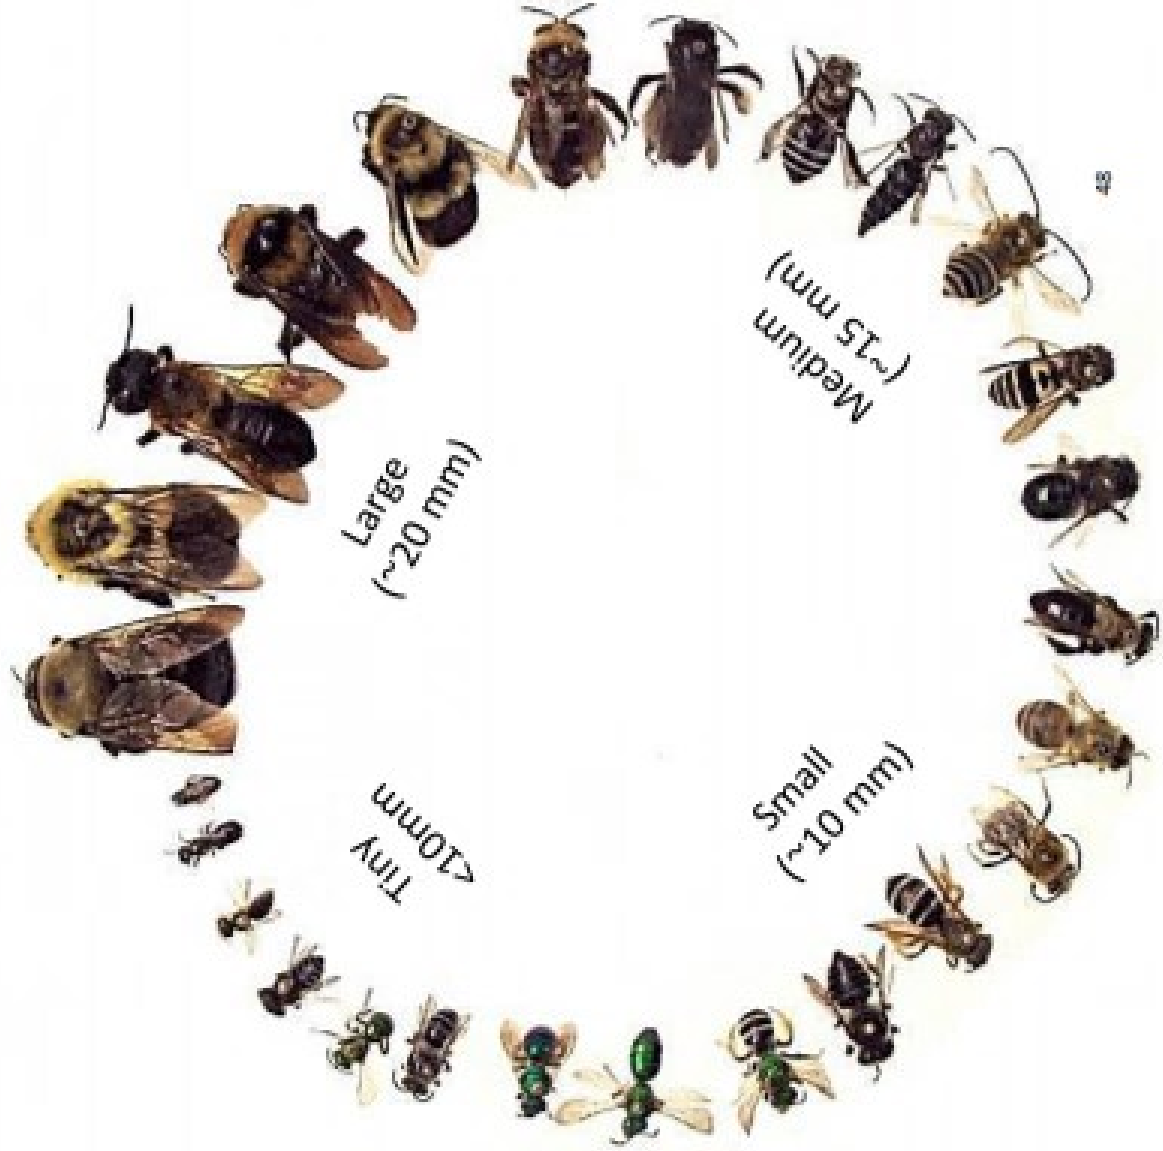

# APPROXIMATE SIZES & SHAPES OF BEES

*Bombiform*

*Euceriform*

*Megachiliform*

*Apiform*

*Hylaeiform*

*Andreniform*

*Epeoliform*

Photos: 1-2,6, 9-10, 17 Laurel Treviño, 3-4 Commons.wikimedia.org, 5 Sergio Jansen Gonzalez, 7, 45-46 S Urquhart, 8 Max Westby, 11 David Cappaert, 12-13 Charles Schurch Lewallen, 14 Wikimedia.gnu.org, 15, 25 Bob Peterson, 16, 23 Sean McCann, 18 Hadel Go, 19 Steve Nanz, 20 Alain C., 21 Sarah Cusser, 22 Tom Van Devender, 24, 44, 48 Tai H. Raulston, 26 Elizabeth Sellers, 27 Sam Droege, 28 Wikimedia, 29, 38 USGS Native Bee Lab, 30 Andrew Redding, 31 & 40 John Ascher, 32 Jim McCulloch, 33 Sarah Cristopherson, 34 Jerry Friedman, 35 Steve Nanz, 36 Ashley Jacobs, 37 Owen McNamara, 39 Ricardo Ayala, 41 Sankax/flickr, 42 Laurence Packer, 43 Hannah Sutton, 47 Lynette Schimming